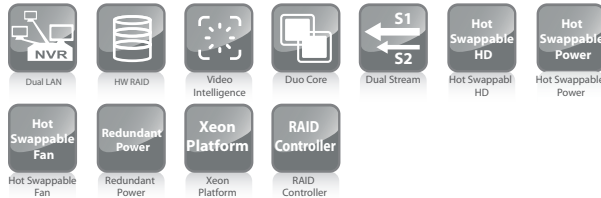

NVR2000 系列

企業級百萬畫素RAID NVR

- 專為百萬畫素視訊錄影設計
- 最高支援64頻道百萬畫素錄影
- 可擴充至160TB
- RAID系統
- 資料保護 · RAID 5,6
- 內建安業科技企業版VMS
- 無須另外安裝與整合
- 3年保固期

VMS 規格

Live View	<ul style="list-style-type: none"> • Real-time network camera discovery • Versatile views of various screen divisions • HTML and image overlays • Multiple views supported • View patrolling for single or multiple views • Real time video/event alarm display • Instant playback • Video clip bookmarking 	Recording Policy	<ul style="list-style-type: none"> • Continuous recording • Manual recording • Scheduled recording on daily or weekday basis • Event-driven recording along with rules • Pre-alarm recording up to 45 minutes • Post alarm recording up to 45 minutes
eMAP	<ul style="list-style-type: none"> • Drag-n-drop camera manipulation • Directional camera display • Hierarchical map structure • Real time event alert • Instant live video of camera • Multiple maps supported 	Rule Manager	<ul style="list-style-type: none"> • Conditional recording/alert/notification • Email, FTP, SMS, phone notifications • Sound, alarm, round-the-clock alerts
PTZ	<ul style="list-style-type: none"> • Pan, tilt, zoom operations (dependent of camera) • Built-in, floating PTZ control panel • Preset position (dependent of camera) • Scheduled or continuous camera patrolling • Event-driven camera patrolling • On Screen PTZ control 	Remote Management	Full functional operation & management via standalone VMS Client
Multiple Displays	<ul style="list-style-type: none"> • Up to 8 monitors • Supports live view, playback, eMap functions • Direct display to secondary monitor(s) 	Remote Client	<ul style="list-style-type: none"> • Web Client • iPhone Client
Investigation	<ul style="list-style-type: none"> • Search by date, time, camera • Search by pre-defined recent time • Search by VI event combinations • Search over multiple days • Search over multiple cameras • Video clip bookmarking and commenting • Search via built-in VI analyzer • Customizable bookmark • Intuitive, video thumbnail search results • Cue-in, cue-out and repeat • Quick playback by video thumbnail • 1/8, 1/4, 1/2, 1x, 2x, 4x, 8x play, pause, stop • AVI-formated video clip export • 4-channel synchronized playback 	3rd Party IPCAM	ACTi, Arecont Vision, Asoni, AVTECH, AXIS, Bosch, Dahua, HIKVISION, IQinVision, Lilin, MOBOTIX, Panasonic, SAMSUNG, SONY, VIVOTEK
Instant Playback	<ul style="list-style-type: none"> • Supported in video alarm, event alarm, view functions • Pre-defined playback durations • Video clip bookmarking 	Storage Expansion	<ul style="list-style-type: none"> • Supports Infortrend RAID storage • Built-in RAID storage management
Video Intelligence	<ul style="list-style-type: none"> • General motion detection • Missing object detection • Foreign object detection • Intrusion detection • Forbidden area detection • Tampering detection • Virtual fence • Object counting 	General & Misc	<ul style="list-style-type: none"> • Video codec: H.264, MPEG4, MJPEG • Image enhancement • Video privacy mask • Digital zoom in, zoom out • Log viewer • Windows lockup • Client auto login • Digital I/O management • Automatic storage recycling • Client-server architecture • Guaranteed performance of long period recording • Customizable appearance of Surveon logo • Supports up to 64 channels megapixel recording • Configurable video retention period • Digital watermark proofing • Language supported: English, French, German, Portuguese, Spanish, Simple Chinese, Traditional Chinese, Italian, Japanese, Russian, Slovak, Czech, Dutch and Polish • Support DDNS Function • Support CH Products USB joystick • Support ethernet I/O device* • Support NTP Server synchronized*