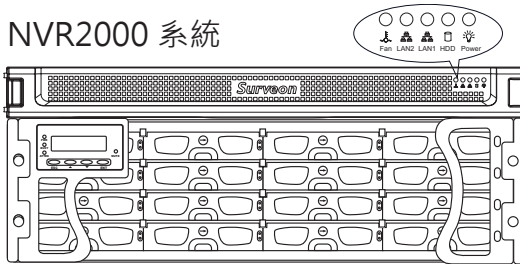

* Available soon

* All specifications are subject to change without notice.
 * All brand names and registered trademarks are the property of their respective owners.

NVR2000 系列

企業級百萬畫素RAID NVR

設備名稱與功能

前視圖

NVR2000 系統

RAID 子系統

後視圖

- ① 2個網路孔
- ② 附加電源供應&風扇

產品內容 (NVR2000)

內容	數量
NVR2000 Series Network Video Recorder	1
Client Installation CD/DVD	1
Quick Installation Guide	1
Slide Rails	2
Slide Bracket	2
Cable Tie	2
Power Cord	2
RAID Subsystem*	1