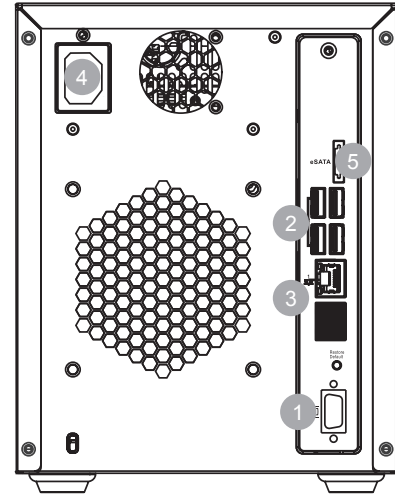

## Professional Megapixel NVR

Certified Megapixel Recorder

### Part Names and Functions

Front View

- ① LED Indicators
- ② LCD Display
- ③ Power Switch
- ④ Hot Swappable HD Tray
- ⑤ USB

Rear View

- ① VGA
- ② 4 x USB Rear
- ③ 2 x Gigabit Ethernet
- ④ Power Input
- ⑤ e-SATA