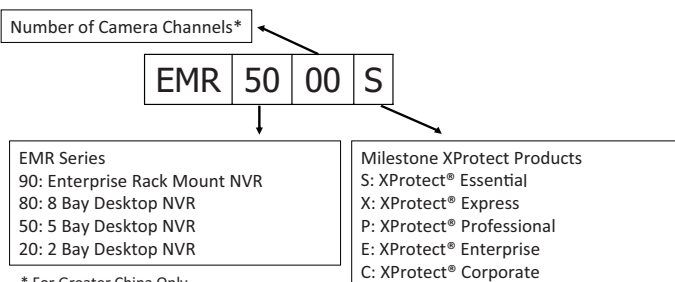

EMR5000 Series Part Numbers

Optional Accessories

Part Number	Description
H72A1XA3XXDX-0030	Desktop, 2TB SATA HDD, 6Gb/s