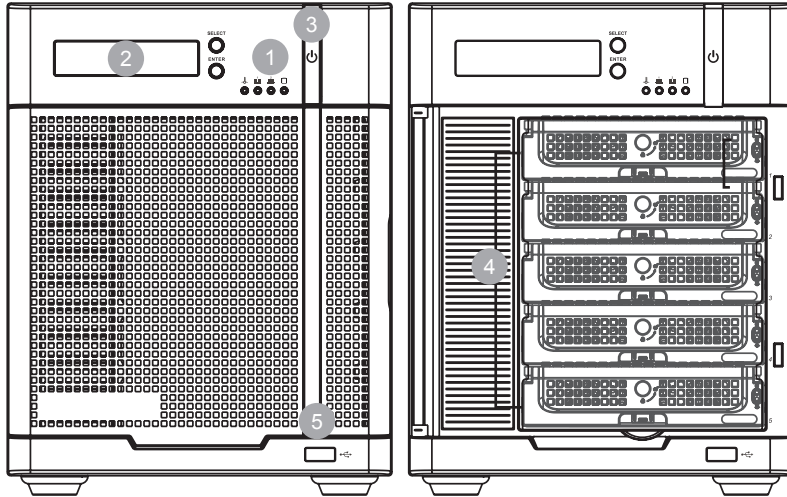

### Professional Megapixel Recorder

	EMR5000	PC + Software	COTS Solution
Hardware	Professional NVR	Consumer PC	COTS
Design & Production	100% Own Design & Production	N/A	N/A
QA Validation	Full Tested (Hardware & Software)	N/A	N/A
Low Power	Yes	N/A	N/A
Local Display	N/A	Yes	N/A
Dimension	225(H) x 175(W) x 245(D) mm	360(H) x 165(W) x 392(D) mm	360(H) x 165(W) x 392(D) mm

### Part Names and Functions

Front View

- ① LED Indicators
- ② LCD Display
- ③ Power Switch
- ④ Hot Swappable HD Tray
- ⑤ USB

Rear View

- ① VGA
- ② 4 x USB Rear
- ③ 2 x Gigabit Ethernet
- ④ Power Input
- ⑤ e-SATA