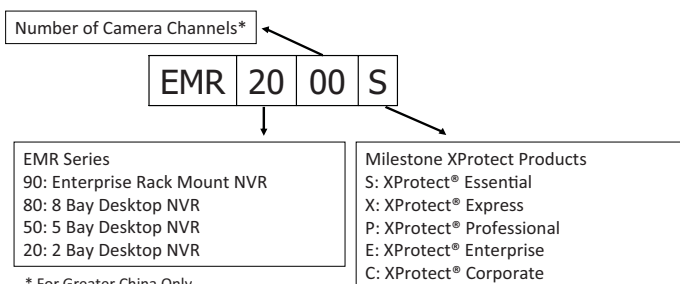

EMR2000 Series Part Numbers

Ordering Information

Barebone	
Part Number	Description
EMR2000A1	EMR2000 Professional Megapixel NVR System (without local display)

O.S. Pack & XProtect Installation Kit	
Part Number	Description
HEMR20C1A1-0010	1 HDD (2TB Desktop SATA HDD, 6Gb/s) + Windows 7 Professional, Non RAID
HEMR20C1C1-0010	1 HDD (2TB Desktop SATA HDD, 6Gb/s) + Windows 7 Ultimate, Non RAID, Multi Language

Milestone XProtect License*	
Part Number	Description
XLIC0XXXBYYY**	Milestone XProtect® Server License*** with Milestone XProtect® Camera License
XLIC0XXXCYYY**	Additional Milestone XProtect® Camera License

* For Greater China Only
**XXX= Milestone XProtect Products (XProtect® Essential / Express / Professional / Enterprise / Corporate)
YYY= Number of Camera Channels
***Milestone XProtect® Essential /Express Server Base License, Preload with 2 Camera License

Optional Accessories

Part Number	Description
H72A1XA3XXDX-0030	Desktop, 2TB SATA HDD, 6Gb/s