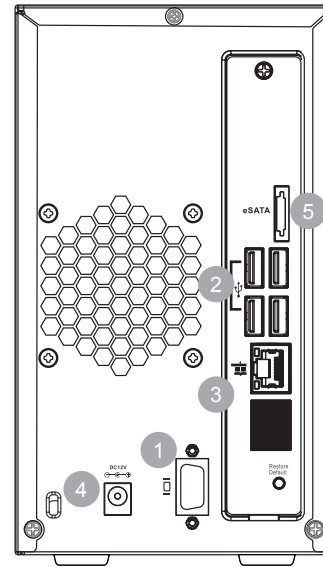

EMR2000

Professional Megapixel NVR

Part Names and Functions

Front View

- 1 LED Indicators
- 2 Power Switch
- 3 USB
- 4 Hot Swappable HD Tray

Rear View

- 1 VGA
- 2 4 x USB Rear (reserved)
- 3 2 x Gigabit Ethernet
- 4 12V DC In
- 5 e-SATA (reserved)

Hardware Specifications

| | |
|-----------------------|--|
| System Processor | Intel® Dual Core |
| System Memory | DDR3 2GB |
| Chipset | Intel® ICH9R |
| Storage | 3.5" SATA HDDs x2; HDD hot swappable |
| I/O Interface | <ul style="list-style-type: none"> • VGA: 1x D-Sub • RJ-45: 2x Gigabit Ethernet • USB2.0: 4x Rear/1xFront • E-SATA: x1 |
| Electrical | <ul style="list-style-type: none"> • Input Voltage: 12VDC, 5A • Power Consumption (in operation): 43W |
| Operating Environment | <ul style="list-style-type: none"> • Humidity: 5% to 80% (non-condensing) • Temperature: 5° to 40°C |
| LED Indicator | Yes |
| Dimensions | 190(H) x 110(W) x 245(D) mm |
| Weight | 3 Kg |
| Certificate | BSMI, CB, FCC / CE Class B, UL60959/ IEC 60950, CCC for power only, GOST |