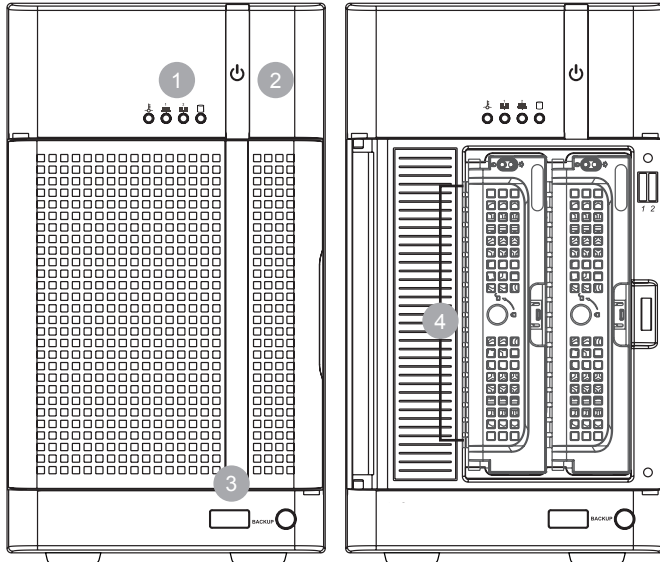

* Based on 25 FPS @ 6 Mbps - Tested with Milestone XProtect® Essential.

Professional Megapixel Recorder

| | EMR2000 | PC + Software | COTS Solution |
|---------------------|-----------------------------------|-----------------------------|-----------------------------|
| Hardware | Professional NVR | Consumer PC | COTS |
| Design & Production | 100% Own Design & Production | N/A | N/A |
| QA Validation | Full Tested (Hardware & Software) | N/A | N/A |
| Low Power | Yes | N/A | N/A |
| Local Display | N/A | Yes | N/A |
| Dimension | 190(H) x 110(W) x 245(D) mm | 360(H) x 165(W) x 392(D) mm | 360(H) x 165(W) x 392(D) mm |

EMR2000

Professional Megapixel NVR

Part Names and Functions

Front View

- 1 LED Indicators
- 2 Power Switch
- 3 USB
- 4 Hot Swappable HD Tray

Rear View

- 1 VGA
- 2 4 x USB Rear (reserved)
- 3 2 x Gigabit Ethernet
- 4 12V DC In
- 5 e-SATA (reserved)

Hardware Specifications

| | |
|-----------------------|--|
| System Processor | Intel® Dual Core |
| System Memory | DDR3 2GB |
| Chipset | Intel® ICH9R |
| Storage | 3.5" SATA HDDs x2; HDD hot swappable |
| I/O Interface | <ul style="list-style-type: none"> • VGA: 1x D-Sub • RJ-45: 2x Gigabit Ethernet • USB2.0: 4x Rear/1xFront • E-SATA: x1 |
| Electrical | <ul style="list-style-type: none"> • Input Voltage: 12VDC, 5A • Power Consumption (in operation): 43W |
| Operating Environment | <ul style="list-style-type: none"> • Humidity: 5% to 80% (non-condensing) • Temperature: 5° to 40°C |
| LED Indicator | Yes |
| Dimensions | 190(H) x 110(W) x 245(D) mm |
| Weight | 3 Kg |
| Certificate | BSMI, CB, FCC / CE Class B, UL60959/ IEC 60950, CCC for power only, GOST |