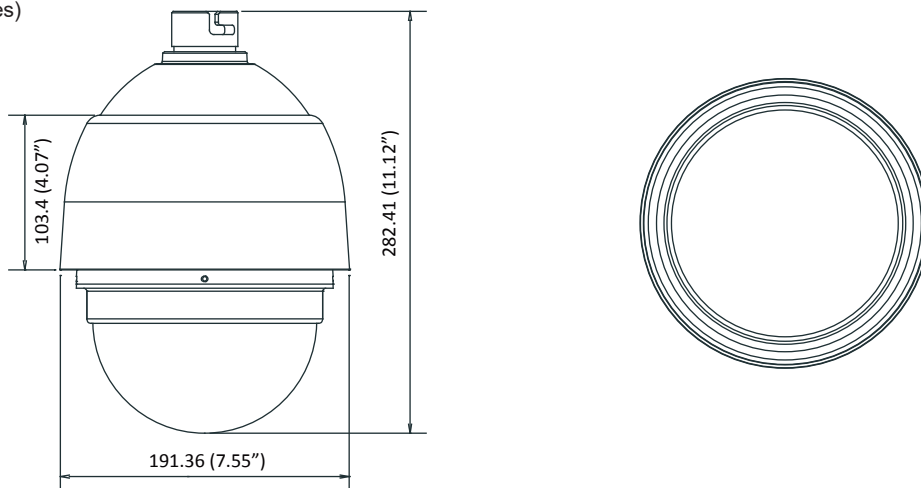

Part Names and Functions

Bottom View

- A RJ-45 Connector
- B ALARM I/O
- C Power
- D microSDHC Card Slot
- E Factory Reset Button
- F Audio I/O

Appearance

Unit:mm(inches)

Package Content

Contents	Quantity
Quick Installation Guide	1
Product DVD	1
CAM6471EZ	1
Decoration Ring	1
Screw Hole Indicator Sticker	1
Anchors and Mounting Screws	3