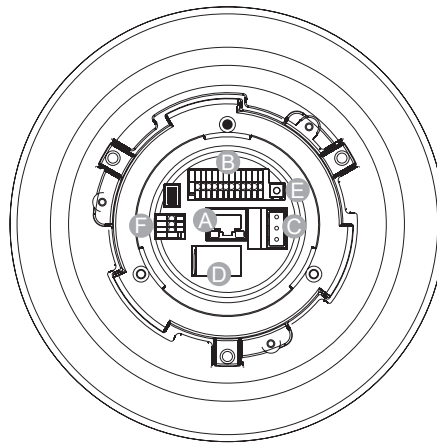

Audio	
Built-in MIC	N/A
Audio Compression	G711/G.726
Audio Input/Output	Line In, terminal block
I/O and Event Management	
Alarm In	4, terminal block
Alarm Out	2, terminal block
Video Buffer	N/A
Event Action	Send snapshot or video clip by FTP or email, record to local storage, trigger DO
Network	
Supported Protocols	IPv4/v6, TCP/IP, UDP, RTP, RTSP, HTTP, HTTPS, ICMP, FTP, SMTP, DHCP, PPPoE, UPnP, IGMP, SNMP, QoS, ARP, IEEE 802.1x, DDNS, NTP, iSCSI
Ethernet	RJ-45, 1Gbps Ethernet
System	
Local Storage	microSDHC x 1
RS-485	N/A
USB	N/A
SDK	Surveon SDK 2.0
Viewing System	
OS	Microsoft Windows 7/8
Browser	IE 8.x or above, Safari, Chrome (via IE Tab)
Software	Surveon VMS 2.5
General	
Temperature	Operation: -40°C ~ 50°C (-40°F ~ 122°F)
Humidity	0 to 90%
Power	802.3at PoE+ (60W) / AC 24V ± 20%
Power Consumption	Max. 25W (w/o Heater) Max. 57W (w/ Heater)
Dimension	ø192mm x 282mm (H) ø7.5" x 11.1" (H)
Weight	Net: 2.32kg / Gross: 3.55kg
Certification	CE / FCC / RoHS / IP66
Warranty	2 years

Part Names and Functions

Bottom View

- A RJ-45 Connector
- B ALARM I/O
- C Power
- D microSDHC Card Slot
- E Factory Reset Button
- F Audio I/O

Appearance

Unit:mm(inches)

Package Content

Contents	Quantity
Quick Installation Guide	1
Product DVD	1
CAM6471EZ	1
Decoration Ring	1
Screw Hole Indicator Sticker	1
Anchors and Mounting Screws	3