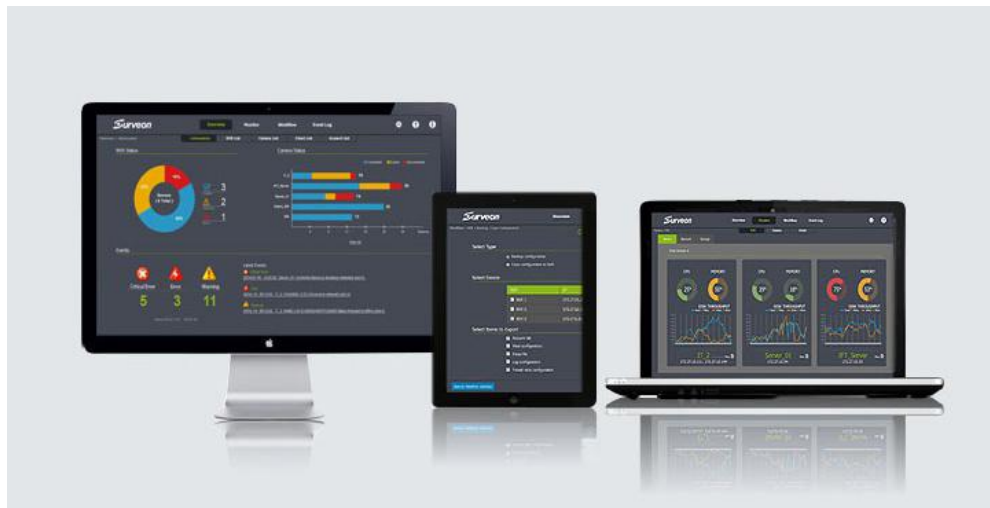

- **Enterprise-level VMS**

- Build-in 11 real-time video analytic functions
- Surveon Control Center(SCC) with TV matrix for centralized management

- **IP Storage**

- Support iSCSI and local SAS port to JBOD for storage expansion

Product Lineup - SurveOne

- An exclusive web-based easy system management tool at no cost
 - NVR/camera real-time system status overview and monitoring
 - NVR/camera configuration copy , restore and backup
 - NVR/camera real-time event log information
 - Easy to check the status in a browser by using HTTP

Benefits from Surveon Solutions

- **Expand your system at ease**
 - With highly scalable and flexible system, it's easy to expand the current system by adding licenses, not adding another physical NVR
 - Save time and efforts re-constructing backbone structure on the site
- **Get everything your need at one stop**
 - Hassel-free integration within the systems
 - Lower risk of data loss during integration process
- **Reduce maintenance cost with robust quality**
 - Industrial-grade components to reduce maintenance cost
 - Cableless and redundant design for easy maintenance
- **Obtain smooth hands-on experience**
 - Intuitive UI design for easy installation and operation