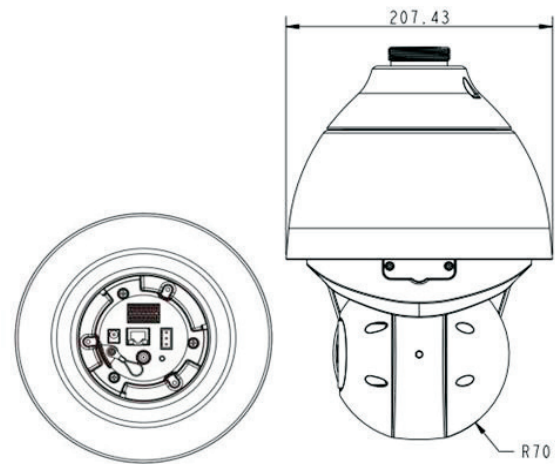

CAM6471LZ-5

3 Megapixel 30x Zoom Outdoor Speed Dome Network Camera

Part Names and Functions

Bottom View

No.	Connector
1	Power Connector (DC12V)
2	RJ-45 Port*
3	Power Connector (AC24V)
4	Reset Button
5	Audio/Alarm I/O & RS-485 Connector
6	BNC
7	SD Card Slot

Appearance

Unit:mm(inches)

Front Panel

Rear Panel

Ordering Information

Part Number	Description
CAM6471LZ-5-0015	3MP, IR PTZ, 30X, zoom autofocus lens, HDR, EIS, H.265 / H.264 / MJPEG, IP66, Micro SD/SDHC / SDXC Card, RS485, BNC

Optional Accessories

Part Number	Description
ZBracketI2-0010	I type bracket for outdoor speed dome
ZBracketI3-0010	I type bracket for outdoor speed dome
ZBracketT1-0010	Tube type bracket for outdoor speed dome
ZBracketT2-0010	Tube type bracket for outdoor speed dome
ZPWR240-0030	Power Supply, AC to DC, 100V-240V input, 30V output