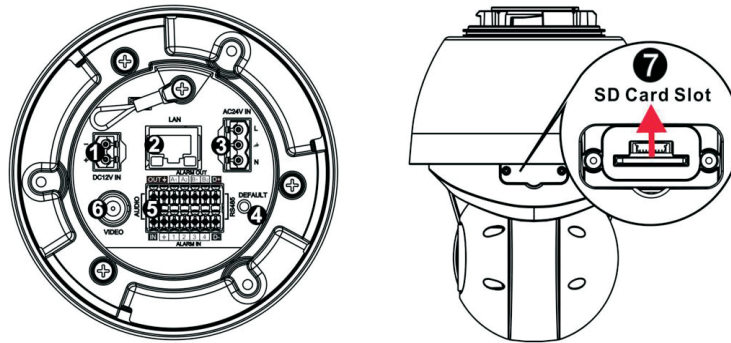

Intelligent video	Motion detection
BNC Support	Yes
Video Jack	N/A
Audio	
Built-in MIC	N/A
Audio Compression	G.711/G.726/AAC/LPCM
Audio In/Out	Line In, terminal block
I/O and Event Management	
Connectors	RJ45, Alarm in x4, Alarm out x2, Terminal Block DC12V , AC24V Terminal Block Audio in, out Terminal Block CVBS Connector, RS485 Terminal Block
Video Buffer	N/A
Event Action	Send snapshot or video clip by FTP or email, record to local storage, trigger DO
Network	
Security	User Authentication/HTTPS/IP Filter/IEEE 802.1X
Supported Protocols	ARP, PPPoE, IPv4/v6, ICMP, IGMP, QoS, TCP, UDP, DHCP, UPnP, SNMP, SMTP, RTP, RTSP, HTTP, HTTPS, FTP, NTP, DDNS
Ethernet	RJ-45, 10/100M
System	
Local Storage	MicroSD/SDHC/SDXC
RS-485	Yes
USB	N/A
SDK	Surveon SDK 2.0
Viewing System	
OS	Microsoft Windows 7/8
Browser	IE 8.x or above, Safari, Chrome (via IE Tab)
Software	Surveon VMS 2.5
General	
Temperature	Operation: -40°C ~ 50°C (-40°F ~ 122°F) with heater
Humidity	10 to 90%, No Condensation
Power	802.3at PoE+ / DC 12V / AC 24V
Power Consumption	Max. 39W (w/o Heater) Max. 57W (w/ Heater)
Dimension	Ø 207.4 x 300.4 mm with Sunshield
Weight	3.8 Kg
Certification	CE / FCC / RoHS / IP66

Part Names and Functions

Bottom View

No.	Connector
1	Power Connector (DC12V)
2	RJ-45 Port*
3	Power Connector (AC24V)
4	Reset Button
5	Audio/Alarm I/O & RS-485 Connector
6	BNC
7	SD Card Slot

Appearance

Unit:mm(inches)