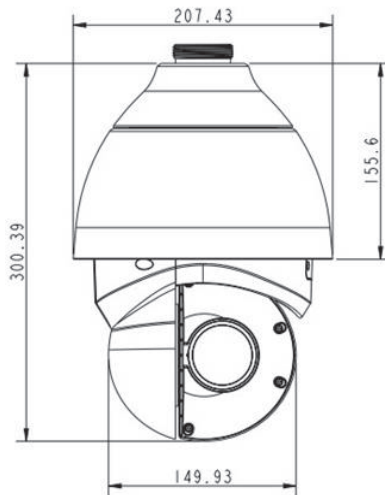

Appearance

Unit:mm(inches)

Front Panel