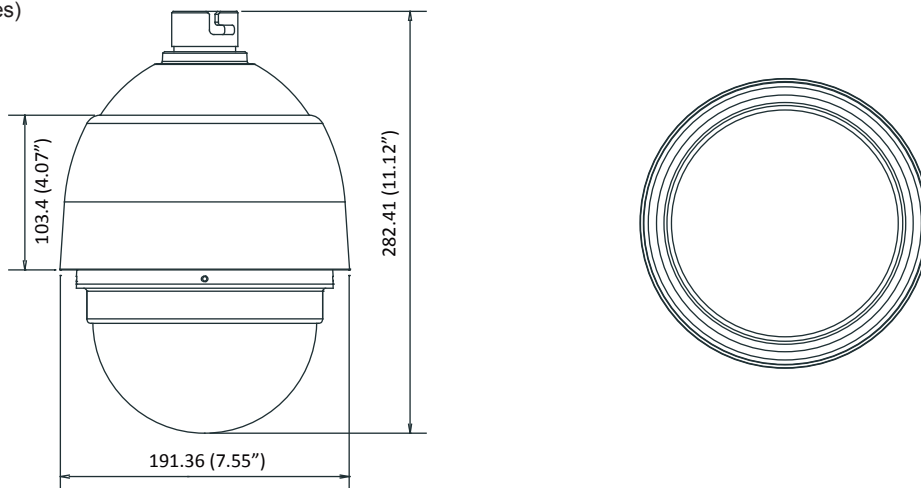

## Part Names and Functions

Bottom View

- A RJ-45 Connector
- B ALARM I/O
- C Power
- D microSDHC Card Slot
- E Factory Reset Button
- F Audio I/O

## Appearance

Unit:mm(inches)