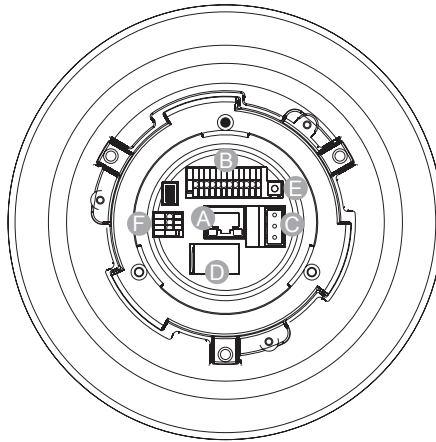

CAM6351

20x Zoom Full HD Day&Night Outdoor Speed Dome Network Camera

Part Names and Functions

Bottom View

- A RJ-45 Connector
- B ALARM I/O
- C Power
- D microSDHC Card Slot
- E Factory Reset Button
- F Audio I/O