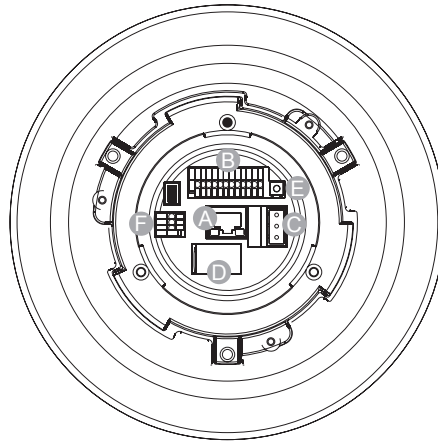

Audio	
Built-in MIC	N/A
Audio Compression	G711/G.726
Audio Input/Output	Line In/Out, terminal block
I/O and Event Management	
Alarm In	4, terminal block
Alarm Out	2, terminal block
Video Buffer	N/A
Event Action	Send snapshot or video clip by FTP or email, record to local storage, trigger DO
Network	
Supported Protocols	IPv4/v6, TCP/IP, UDP, RTP, RTSP, HTTP, HTTPS, ICMP, FTP, SMTP, DHCP, PPPoE, UPnP, IGMP,SNMP, IEEE 802.1x, QoS, ONVIF, ARP, iSCSI
Ethernet	10/100 Base-T / RJ45
System	
Local Storage	microSDHC x 1 (32GB)
RS-485	N/A
USB	N/A
SDK	Surveon SDK 2.0
Viewing System	
OS	Microsoft Windows XP/Vista/7
Browser	IE 8.x or above, Safari, Chrome (via IE Tab)
Software	Surveon VMS 2.5
General	
Temperature	Operation: -40°C ~ 50°C (-40°F ~ 122°F)
Humidity	0 to 90%
Power	802.3at PoE+ (60W) / AC 24V ± 10%
Power Consumption	Max. 24W (w/o Heater) Max. 60W (w/ Heater)
Dimension	ø192mm x 282mm (H) ø7.55" x 11.1" (H)
Weight	Net: 2.32kg / Gross: 3.55kg
Certification	CE / FCC / RoHS / IP66
Warranty	2 years

Part Names and Functions

Bottom View

- A RJ-45 Connector
- B ALARM I/O
- C Power
- D microSDHC Card Slot
- E Factory Reset Button
- F Audio I/O

Appearance

Unit:mm(inches)

Package Content

Contents	Quantity
Quick Installation Guide	1
Product DVD	1
CAM6351B	1
Decoration Ring	1
Screw Hole Indicator Sticker	1
Anchors and Mounting Screws	3