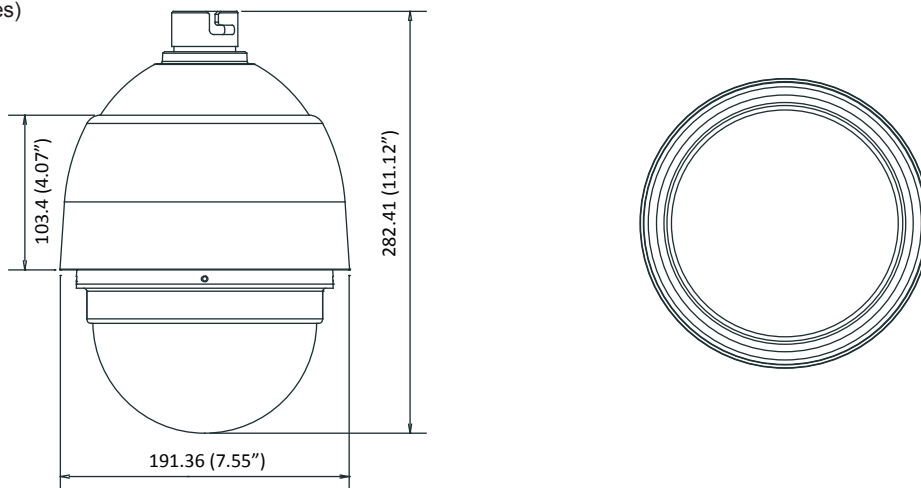

Part Names and Functions

Bottom View

- A RJ-45 Connector
- B ALARM I/O
- C Power
- D microSDHC Card Slot
- E Factory Reset Button
- F Audio I/O

Appearance

Unit:mm(inches)

Package Content

Contents	Quantity
Quick Installation Guide	1
Product DVD	1
CAM6351B	1
Decoration Ring	1
Screw Hole Indicator Sticker	1
Anchors and Mounting Screws	3