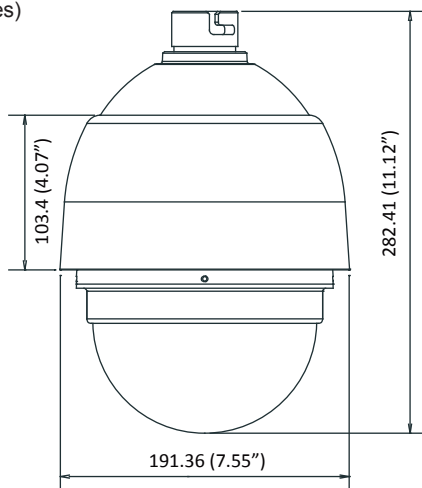

## Part Names and Functions

Bottom View

- A RJ-45 Connector
- B ALARM I/O
- C Power
- D microSDHC Card Slot
- E Factory Reset Button
- F Audio I/O

## Appearance

Unit:mm(inches)