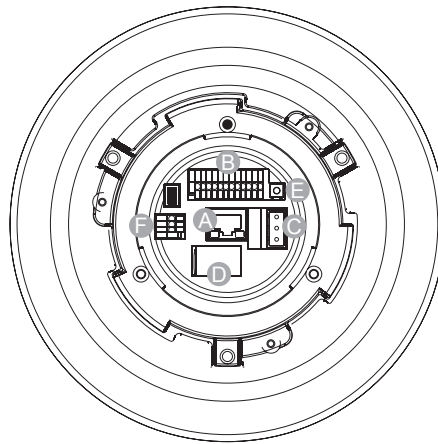

CAM6351A

20x Zoom True WDR Day&Night Outdoor Speed Dome Network Camera

Part Names and Functions

Bottom View

- A RJ-45 Connector
- B ALARM I/O
- C Power
- D microSDHC Card Slot
- E Factory Reset Button
- F Audio I/O