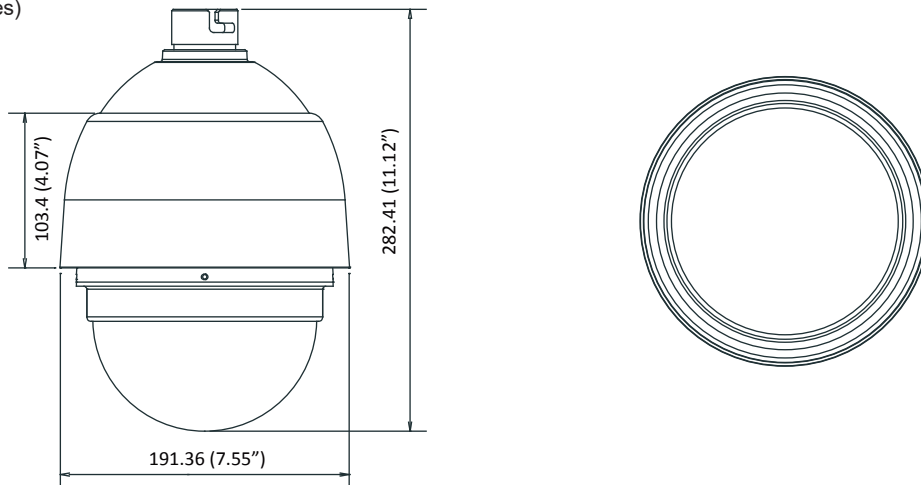

## Part Names and Functions

Bottom View

- A RJ-45 Connector
- B ALARM I/O
- C Power
- D microSDHC Card Slot
- E Factory Reset Button
- F Audio I/O

## Appearance

Unit:mm(inches)