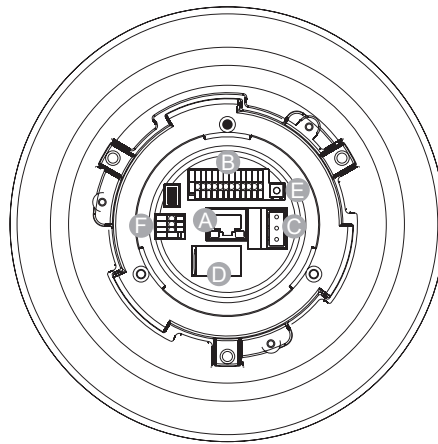

CAM6181

36x Zoom Day&Night Outdoor Speed Dome Network Camera

Part Names and Functions

Bottom View

- A RJ-45 Connector
- B ALARM I/O
- C Power
- D microSDHC Card Slot
- E Factory Reset Button
- F Audio I/O