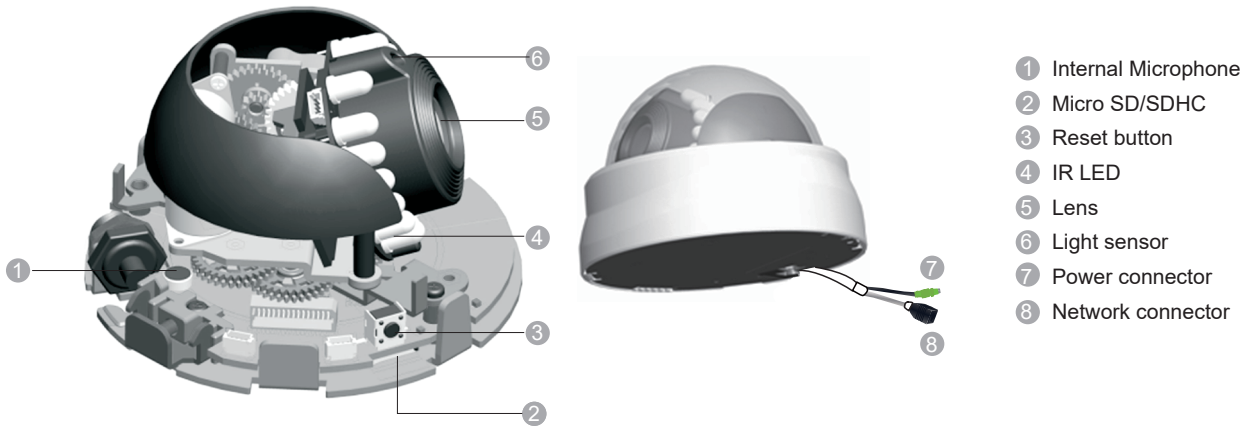

CAM5321S4

2 Megapixel Day&Night PT Dome Network Camera

Part Names and Functions

Appearance

Unit:mm(inches)