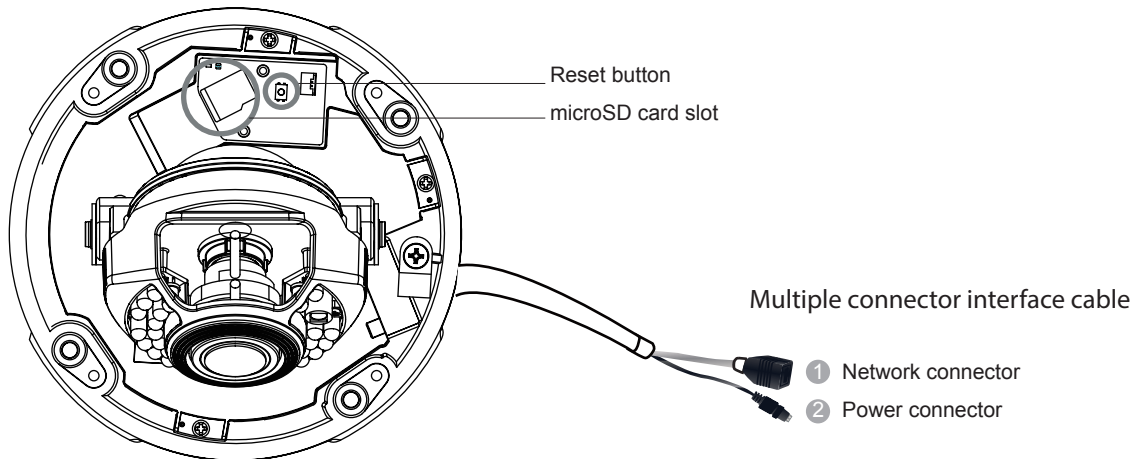

CAM4471HI

3 Megapixel HDR Video Analytics
Outdoor Fixed Dome Network Camera

Part Names and Functions