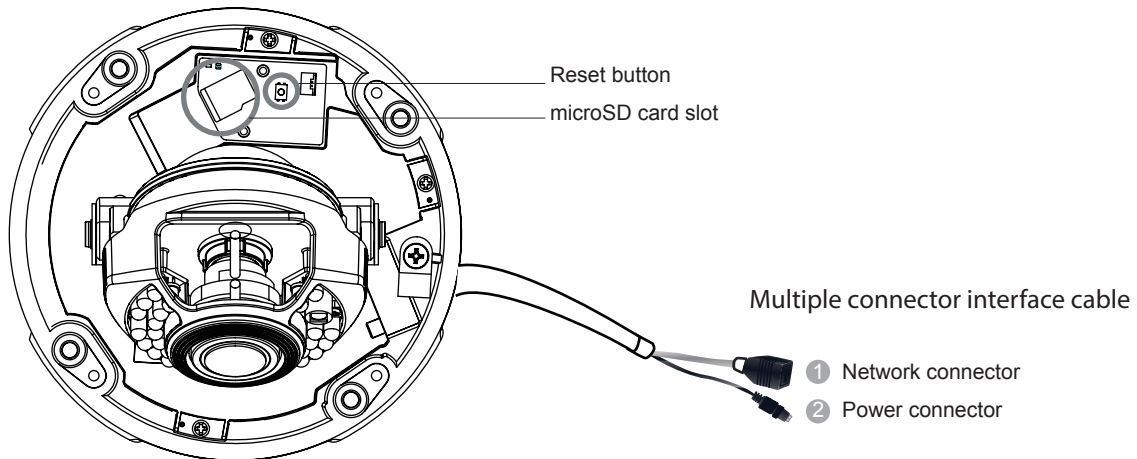

CAM4471HEM/HEV

3 Megapixel Real Time HDR Day&Night Fixed Dome Network Camera

Part Names and Functions