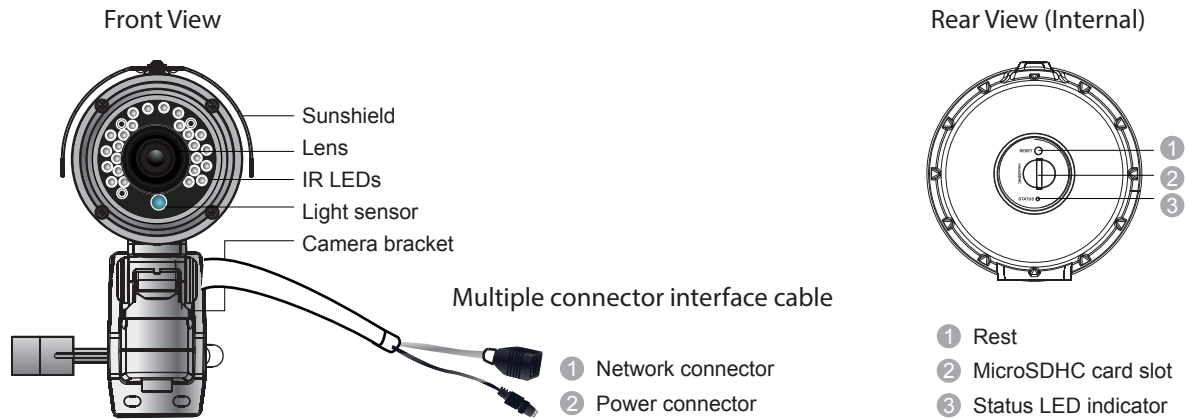

CAM3371

Full HD Auto Focus Day&Night Bullet Network Camera

Part Names and Functions