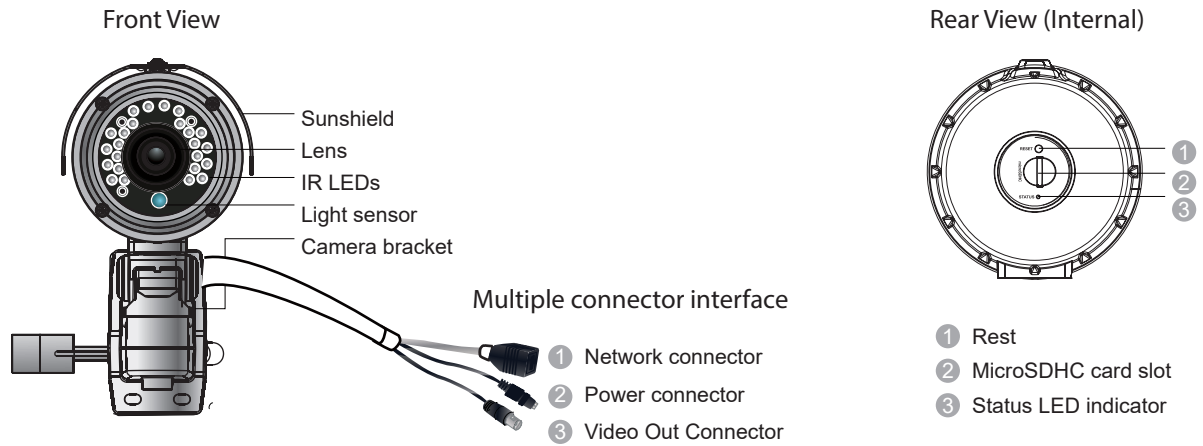

CAM3361

Full HD WDR Day&Night Bullet Network Camera

Part Names and Functions

Network Camera