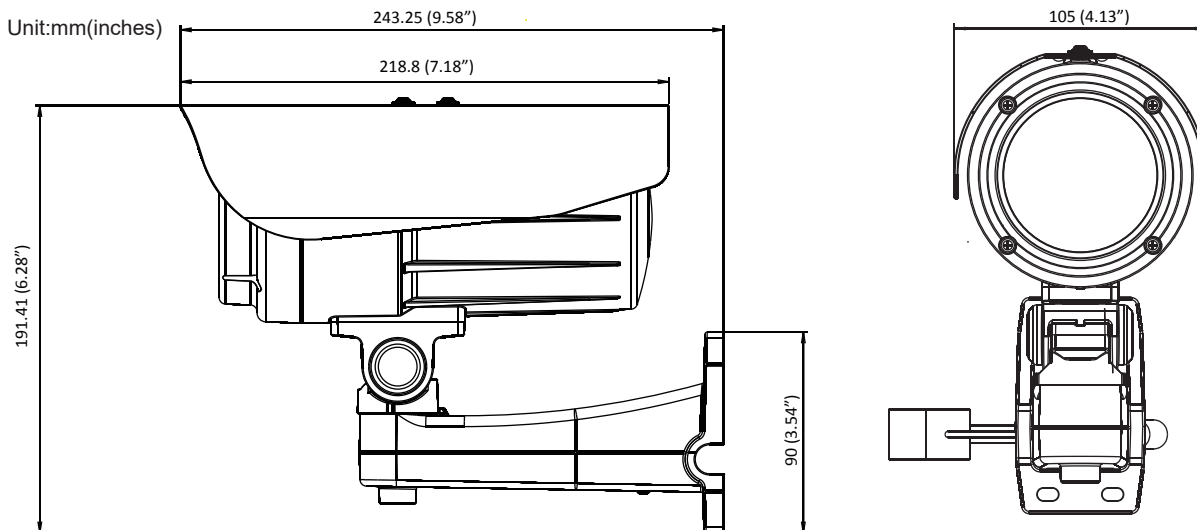

Appearance

Package Content

Contents	Quantity
Quick Installation Guide	1
Product DVD	1
CAM3361	1
Camera Bracket	1
Screw Hole Indicator Sticker	1
Anchors and Mounting Screws	4
L Type Hexagon Spanner	1

Ordering Information

Part Number	Description
CAM3361-0055	Full HD WDR day&night outdoor bullet network camera with varifocal lens
CAM3361-0050	Full HD WDR day&night outdoor bullet network camera with varifocal lens & Audio/DIDO cable

Optional Accessories

Part Number	Description
ZPWR18W-0030	Power Adapter, 12VDC, 1.5A; 18W
YBPIC0001G0	PoE Injector, 15.4W, 10/100M